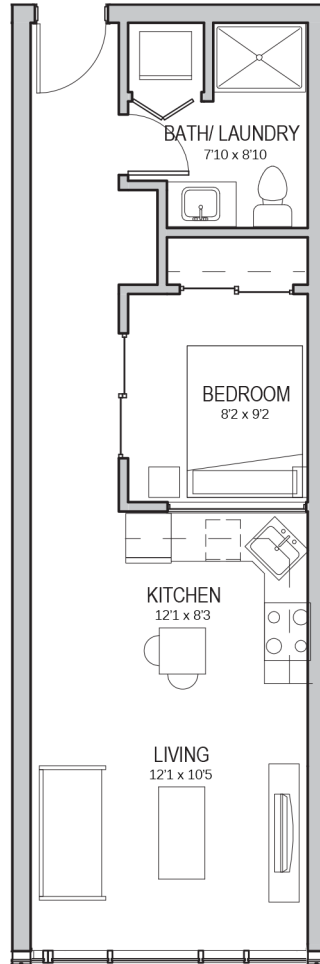

1 Bedroom / 1 Bath

314

490 SQFT

AVAILABLE ON FLOOR 3

floorplans are subject to change  
all sizes are approximate

**LIDO**  
BY BATTISTELLA