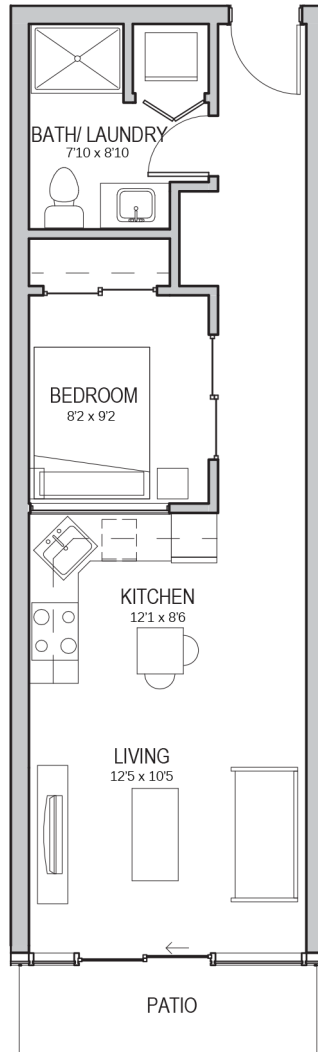

1 Bedroom / 1 Bath

317

490 SQFT

AVAILABLE ON FLOOR 3

floorplans are subject to change
all sizes are approximate

LIDO
BY BATTISTELLA