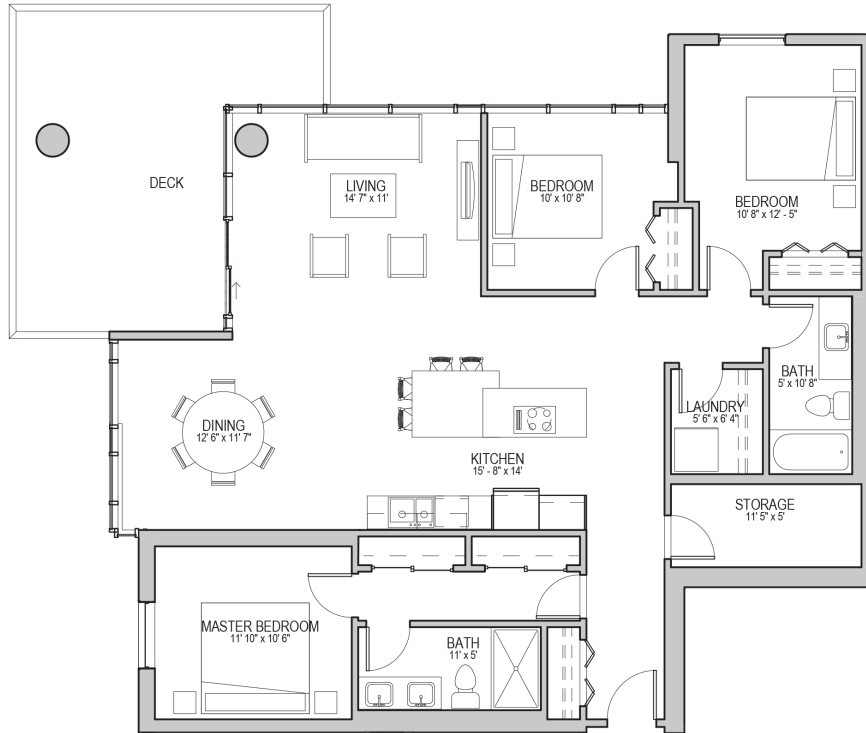

3 Bedroom / 2 Bath

501

1443 SQFT

AVAILABLE ON FLOORS 4-8

floorplans are subject to change
all sizes are approximate

LIDO
BY BATTISTELLA